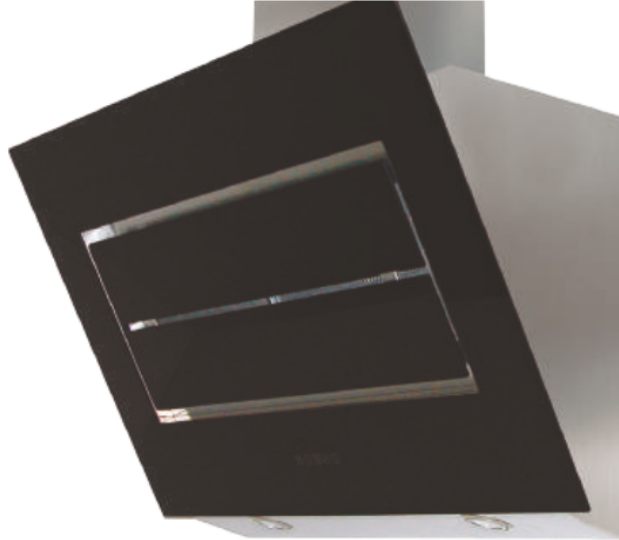

## VISTA

SKU: N/A | Categories: [Fabita Hoods](#)

- Size 600/900
- Finish Stainless steel / Glass
  - 2 Different colours
  - Electronic touch
  - Lighting LED
- Version Duct out / recycling

Phone: 01 413 0687 [INFO@FTKITCHENSUPPLIES.IE](mailto:INFO@FTKITCHENSUPPLIES.IE)

**PRODUCT DESCRIPTION**

- IEC Airflow (m3/h) 784
  - Filter Aluminum
- Noise level dB (A) 49 - 65
- Duct size (mm) 150 / 120

1858511 600mm Vista Hood - Black  
1858512 600mm Vista Hood - White  
1858513 900mm Vista Hood - White  
1858514 900mm Vista Hood - Black