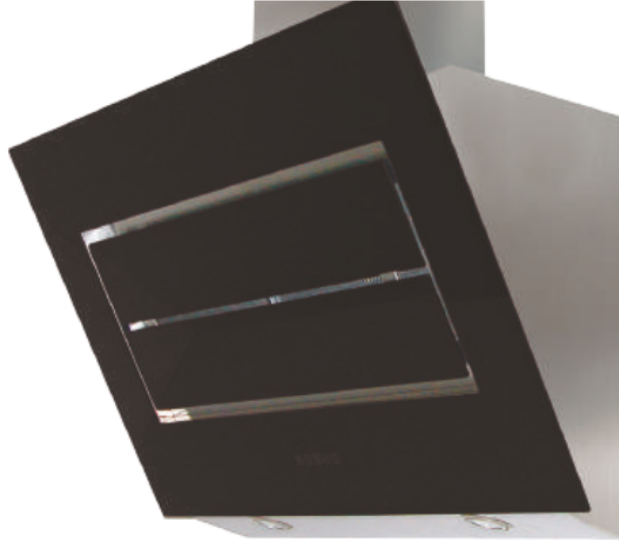

VISTA

SKU: N/A | Categories: [Fabita Hoods](#)

- Size 600/900
- Finish Stainless steel / Glass
 - 2 Different colours
 - Electronic touch
 - Lighting LED
- Version Duct out / recycling

Phone: 01 413 0687 INFO@FTKITCHENSUPPLIES.IE

PRODUCT DESCRIPTION

- IEC Airflow (m3/h) 784
 - Filter Aluminum
- Noise level dB (A) 49 - 65
- Duct size (mm) 150 / 120

1858511 600mm Vista Hood - Black
1858512 600mm Vista Hood - White
1858513 900mm Vista Hood - White
1858514 900mm Vista Hood - Black