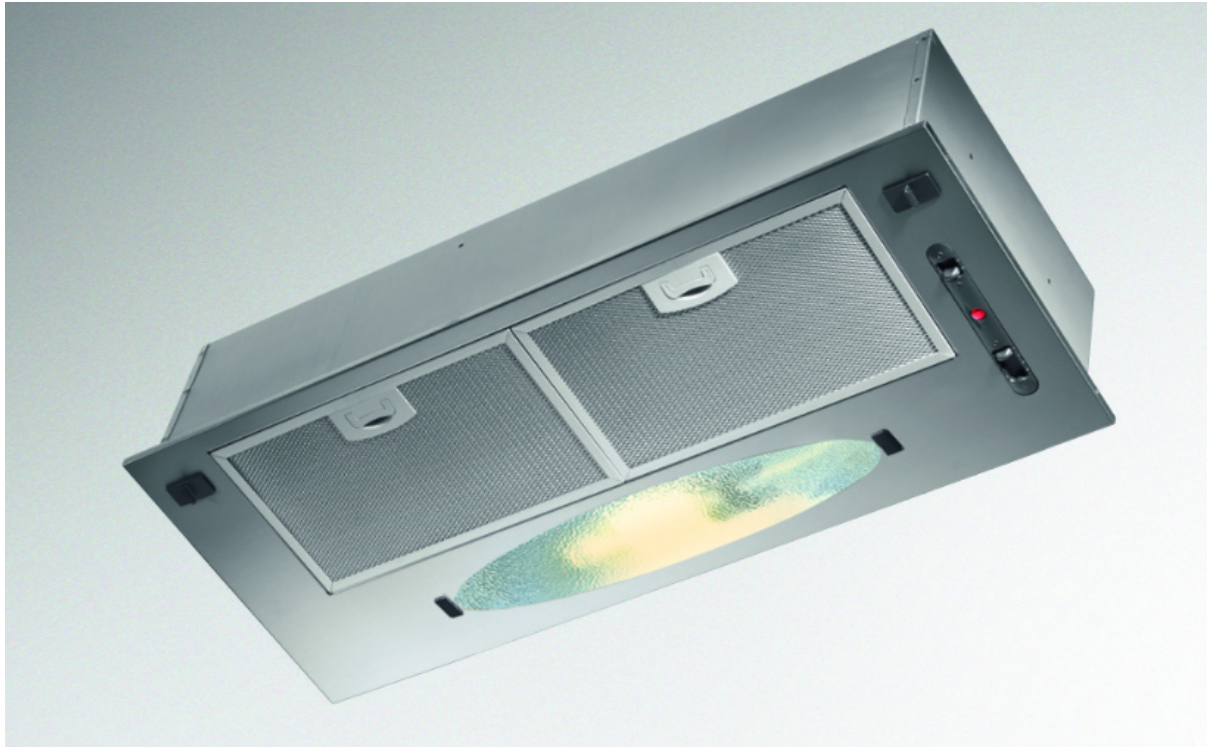

TWIN MOTOR CANOPY FAN

SKU: N/A | Categories: [extractors](#)

- Two Sizes Available
- 275 m³/h Motor Power
- 68 Dba Noise Output
- 2 28W Halogen Lights
- Push Button Control
- Twin Motor with 3 Speeds

Phone: 01 413 0687 INFO@FTKITCHENSUPPLIES.IE

PRODUCT DESCRIPTION

Code	Description
1827656	600mm Twin Motor Canopy Fan
1827663	800mm Twin Motor Canopy Fan

NOTES
