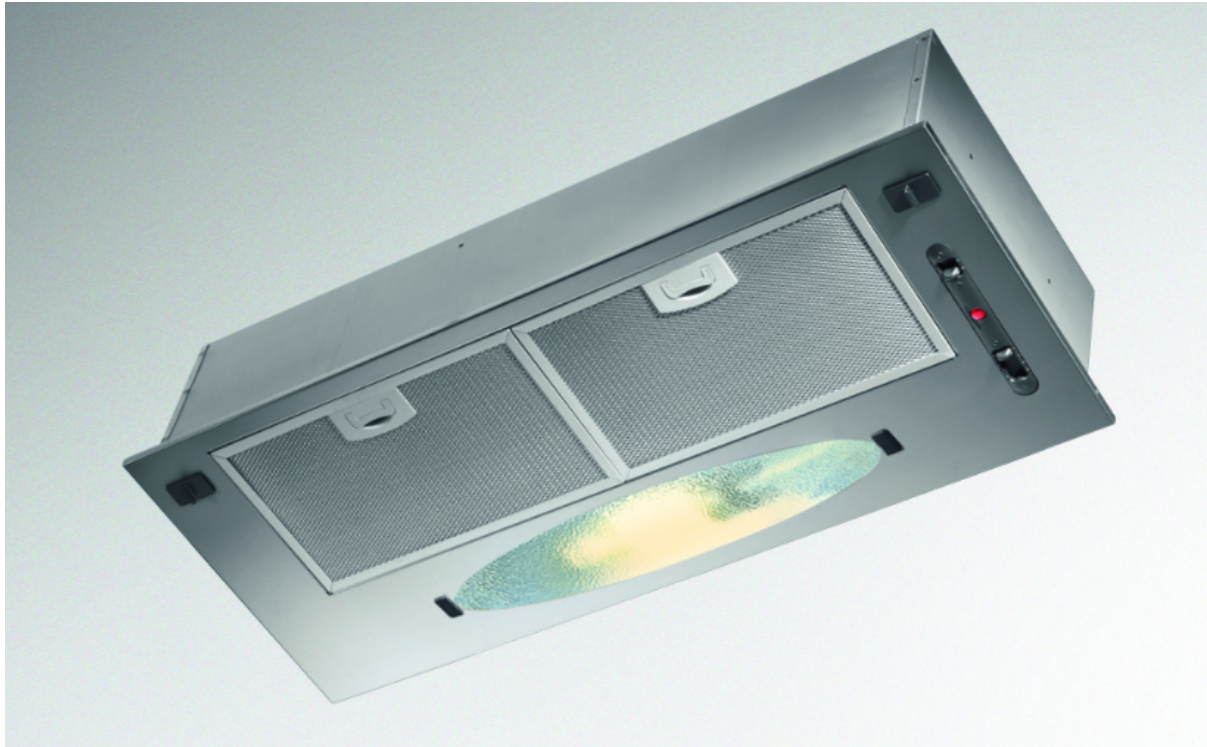

## TWIN MOTOR CANOPY FAN

SKU: N/A | Categories: [extractors](#)

- Two Sizes Available
- 275 m<sup>3</sup>/h Motor Power
- 68 Dba Noise Output
- 2 28W Halogen Lights
- Push Button Control
- Twin Motor with 3 Speeds

Phone: 01 413 0687 [INFO@FTKITCHENSUPPLIES.IE](mailto:INFO@FTKITCHENSUPPLIES.IE)

**PRODUCT DESCRIPTION**

| Code    | Description                 |
|---------|-----------------------------|
| 1827656 | 600mm Twin Motor Canopy Fan |
| 1827663 | 800mm Twin Motor Canopy Fan |