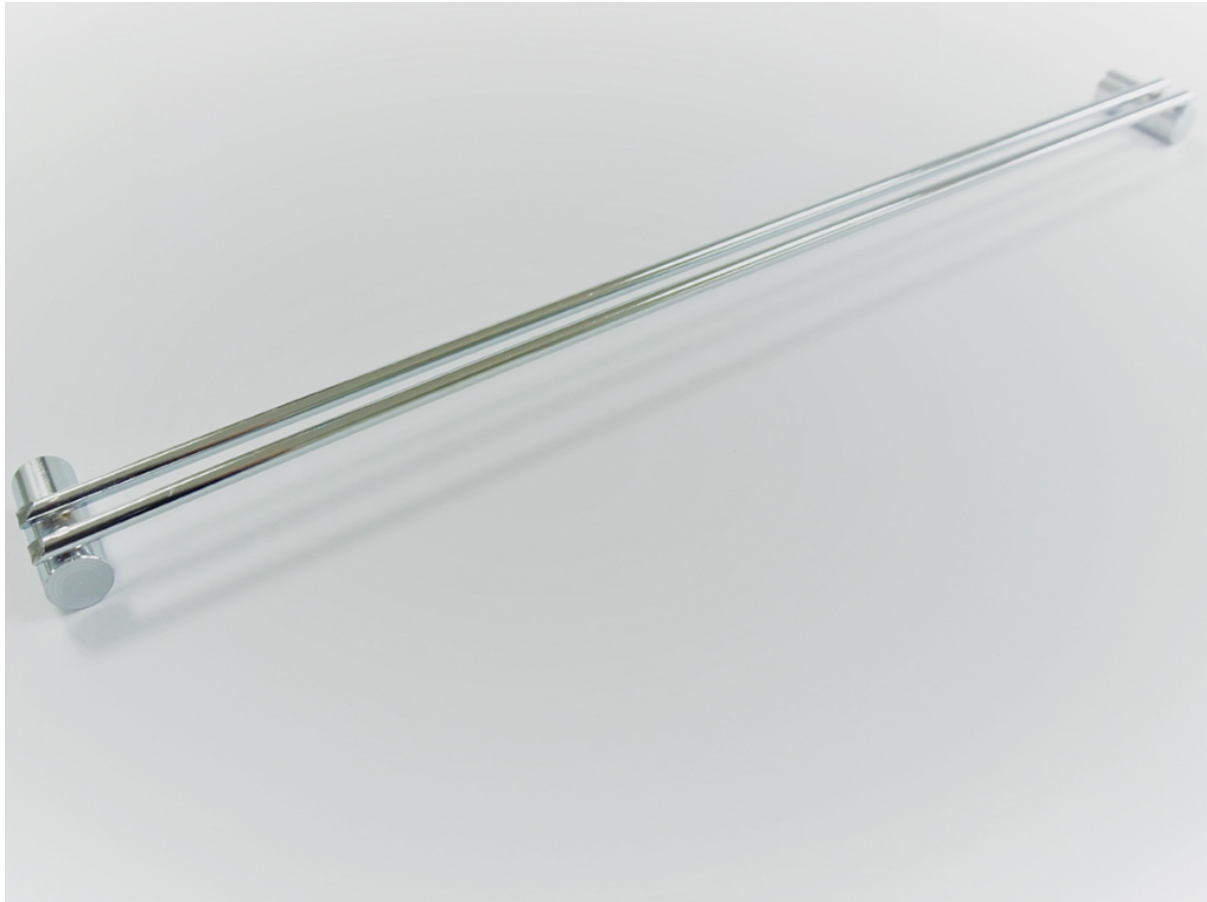

TIE/BELT RACK

SKU: 3444236 | Categories: [Bedroom Accessories](#)

A stainless Tie/Belt Rack which is attached by screw fittings. The rack features a chrome finish and measures 400mm in length.

Stainless Steel
Screw Fix
4mm Depth * 400mm
Polished Chrome Finish