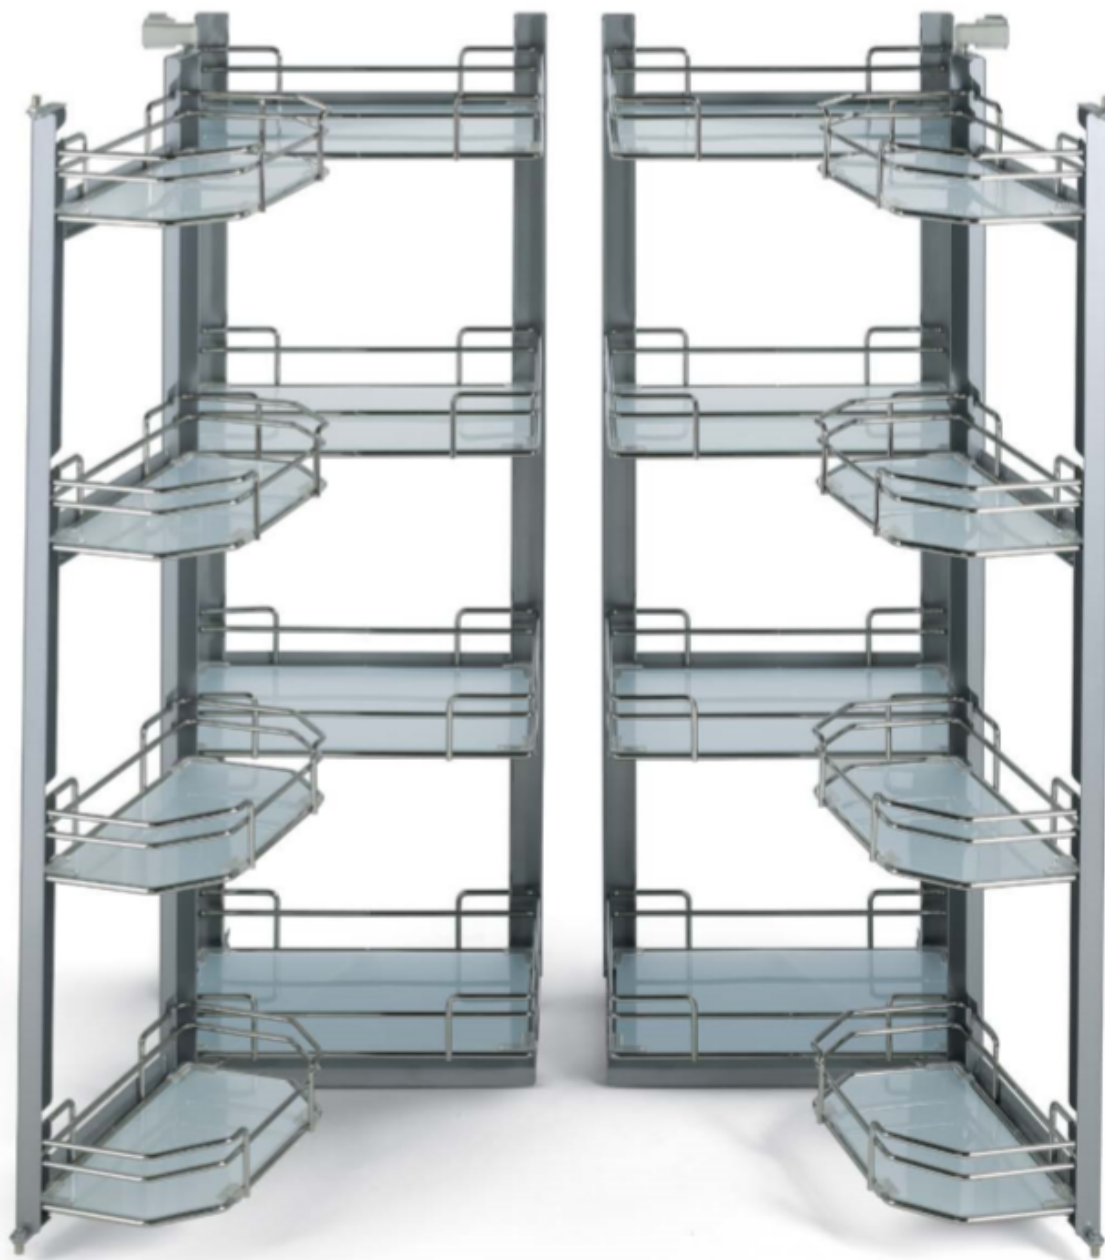

## TALL SWING OUT LARDER

SKU: N/A | Categories: [pull out solutions](#)

This Tall Swing Out Larder has a 40kg load capacity and is Reversible. It features SlowMotion Action, 10 Individual Baskets and is 167cm tall.

- 40kg Capacity
- Reversible

Phone: 01 413 9467 [WWW.FITKITCENSUPPLIES.IE](http://WWW.FITKITCENSUPPLIES.IE)

- SlowMotion Action
- 10 Individual Baskets
- 1670mm High

- 505mm Deep

### **Colour Options**

- Light Grey Wooden Bottom with Round Chrome Wire
- Anthracite Wooden Bottom with Painted Anthracite Round Chrome Wire

**PRODUCT DESCRIPTION**

Code	Light Grey	Anthracite
450mm Swing Out Larder	1543864	1543413
600mm Swing Out Larder	1543865	1543414