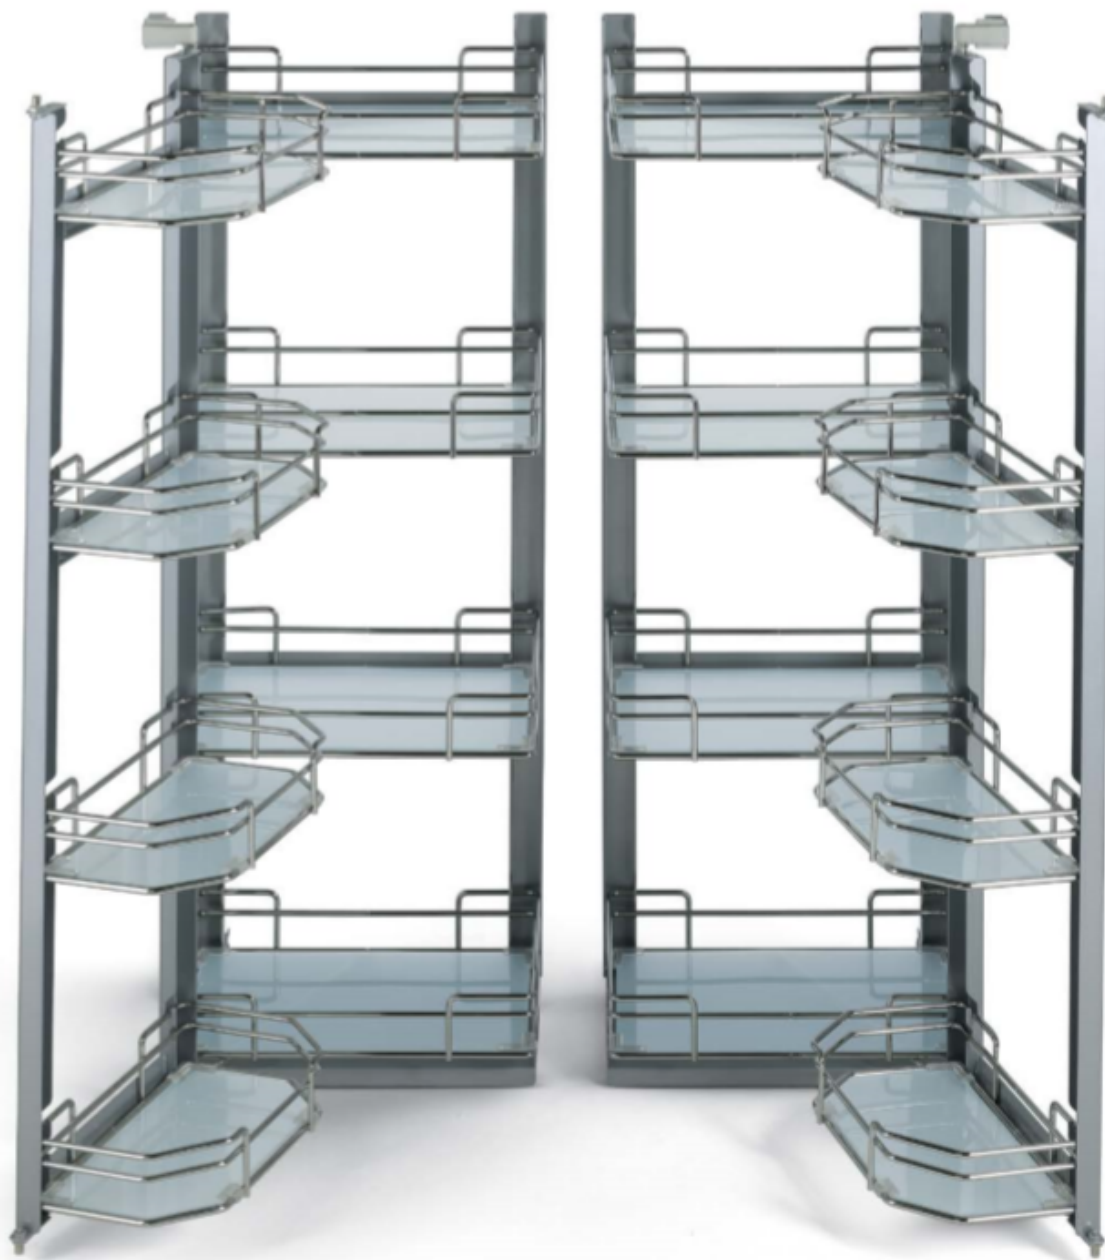

TALL SWING OUT LARDER

SKU: N/A | Categories: [pull out solutions](#)

This Tall Swing Out Larder has a 40kg load capacity and is Reversible. It features SlowMotion Action, 10 Individual Baskets and is 167cm tall.

- 40kg Capacity
- Reversible

Phone: 01 413 9471 WWW.FITKITCENSUPPLIES.IE

- SlowMotion Action
- 10 Individual Baskets
- 1670mm High

- 505mm Deep

Colour Options

- Light Grey Wooden Bottom with Round Chrome Wire
- Anthracite Wooden Bottom with Painted Anthracite Round Chrome Wire

PRODUCT DESCRIPTION

Code	Light Grey	Anthracite
450mm Swing Out Larder	1543864	1543413
600mm Swing Out Larder	1543865	1543414

NOTES
