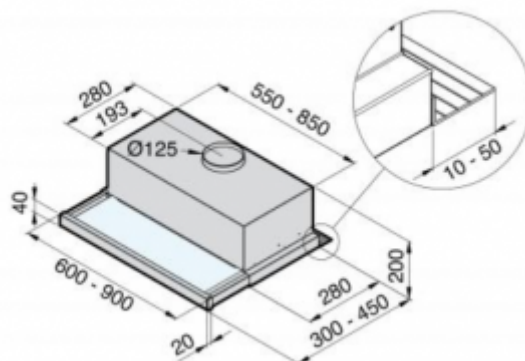

SKID TELESCOPIC HOOD

SKU: N/A | Categories: [galvamet fans](#)

PRODUCT DESCRIPTION

- High-Performance Hood
 - 230W Motor
 - 390m3/hr
- Push Button - 3 Speeds
 - 2 Lights

NOTES
