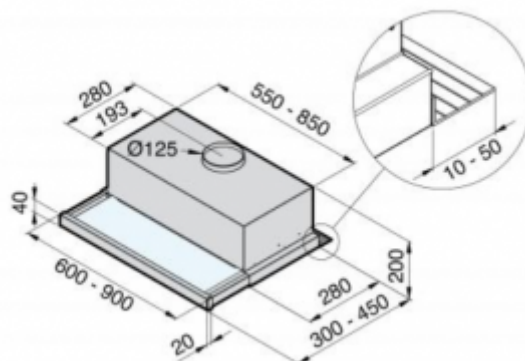

### SKID TELESCOPIC HOOD

SKU: N/A | Categories: [galvamet fans](#)

**PRODUCT DESCRIPTION**

- High-Performance Hood
  - 230W Motor
  - 390m3/hr
- Push Button - 3 Speeds
  - 2 Lights

**NOTES**

---

---

---