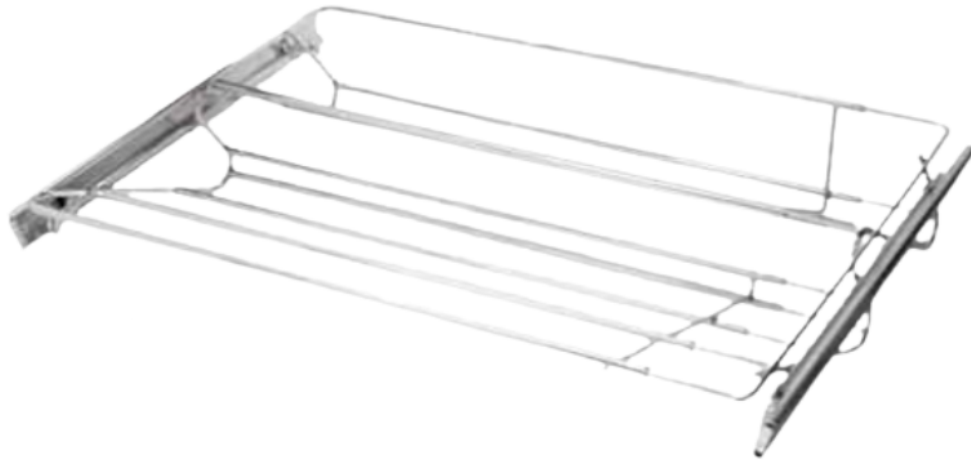

## PULL OUT SHOE RACK

SKU: N/A | Categories: [Bedroom Accessories](#)

- Full Extension Runners
  - 475mm Depth
  - Side Fixing
- Stainless Steel
- Multiple Sizes

Phone: 01 413 0687 [INFO@FTKITCHENSUPPLIES.IE](mailto:INFO@FTKITCHENSUPPLIES.IE)

**PRODUCT DESCRIPTION**

Code	Description
3444238	300mm – 450mm Adjustable Shoe Rack
3444239	460mm – 800mm Adjustable Shoe Rack
3444235	560mm – 1000mm Adjustable Shoe Rack

**NOTES**

---

---

---

---

---