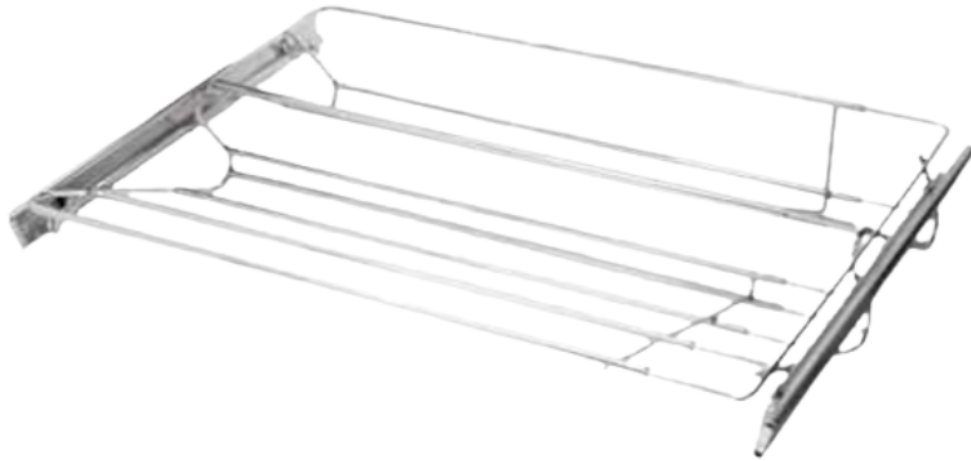

PULL OUT SHOE RACK

SKU: N/A | Categories: [Bedroom Accessories](#)

- Full Extension Runners
 - 475mm Depth
 - Side Fixing
- Stainless Steel
- Multiple Sizes

Phone: 01 413 0687 INFO@FTKITCHENSUPPLIES.IE

PRODUCT DESCRIPTION

| Code | Description |
|---------|-------------------------------------|
| 3444238 | 300mm – 450mm Adjustable Shoe Rack |
| 3444239 | 460mm – 800mm Adjustable Shoe Rack |
| 3444235 | 560mm – 1000mm Adjustable Shoe Rack |