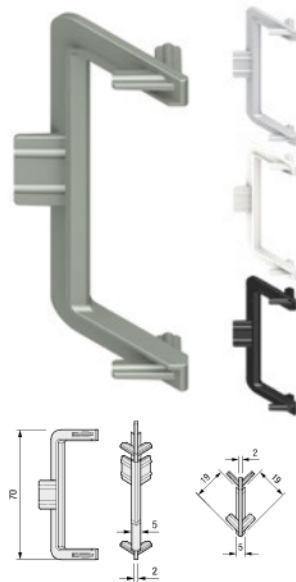

OUTSIDE C CORNER

SYSKOR
kitchen & home fittings

GOLA "C" OUTSIDE CORNER

SKU: N/A | Categories: [Gola](#)

- Outside C Corner

PRODUCT DESCRIPTION

Code	Description	
4144709	Silver Anodized	A
4144729	Anthracite Lacquered	I & A
4144739	White Lacquered	I
4144719	Lacquered Black	I