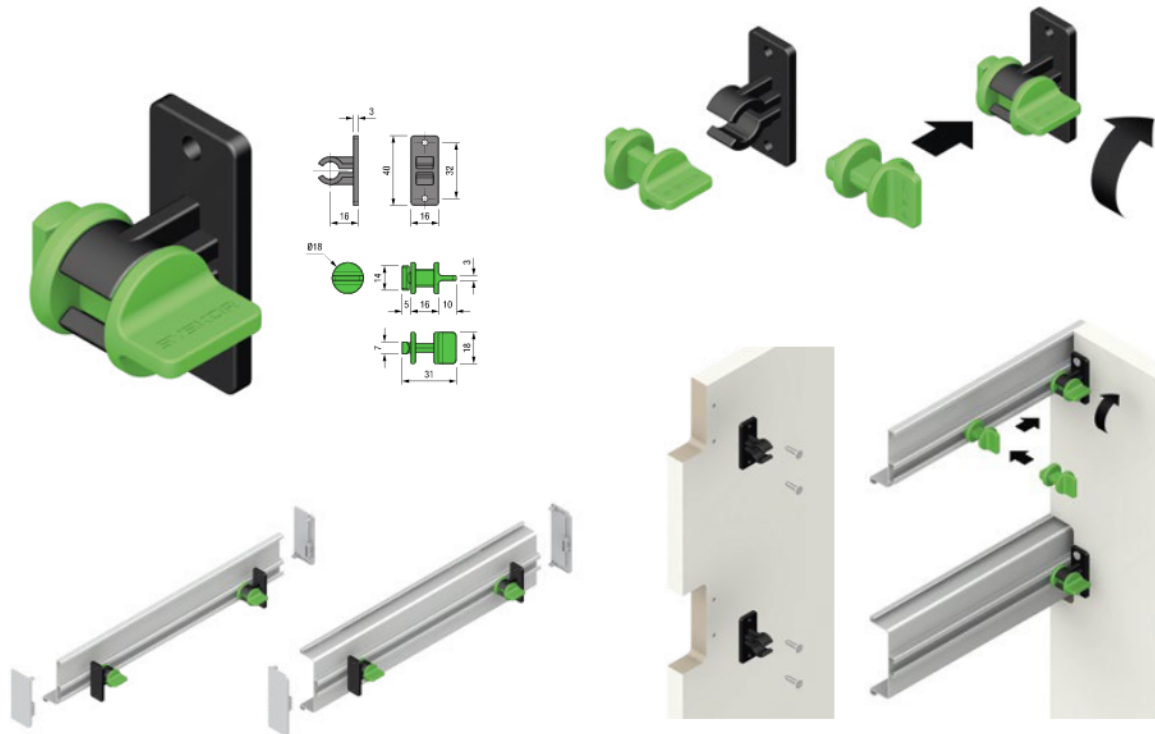

GOLAFIX

SKU: N/A | Categories: [Gola](#)

Quick assembly tool
 Quick and easy installation without the use of special tools
 For open profiles "C" for Gola Profile
 Simple and practical disassembly

Phone: 01 413 0687 INFO@FTKITCHENSUPPLIES.IE

PRODUCT DESCRIPTION

Code Description
4144699 Golafix

NOTES
