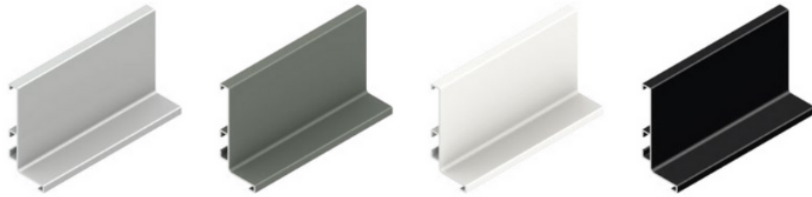

GOLA "L" HORIZONTAL PROFILES

65

SKU: 4144699 | Categories: [Gola](#)

The Gola profile system makes it possible to satisfy every aesthetic and construction need of the contemporary kitchen.

Available colours:

SILVER MATE - In Stock
ANTHRACITE - Coming Soon
WHITE MATE - Coming Soon
BLACK MATE - In Stock

Phone: 01 413 0687 INFO@FTKITCHENSUPPLIES.IE

PRODUCT DESCRIPTION

- Code Sales Description
- 4144700 L Gola Profile, Matt Silver, 4m Length
- 4144703 Gola Vertical Lateral Profile, Matt Silver, 2600mm, To Suit 18mm, 1 Door
- 4144704 L Gola Profile End Cap, Silver PVC, Set
- 4144705 L Gola Profile Inner Corner, Silver PVC, Set
- 4144706 L Gola Profile Outer Corner, Silver PVC, Set
- 4144710 L Gola Profile, Matt Black, 4m Length
- 4144713 Gola Vertical Lateral Profile, Matt Black, 2600mm, To Suit 18mm, 1 Door
- 4144714 L Gola Profile End Cap, Black PVC, Set
- 4144715 L Gola Profile Inner Corner, Black PVC, Set
- 4144716 L Gola Profile Outer Corner, Black PVC, Set