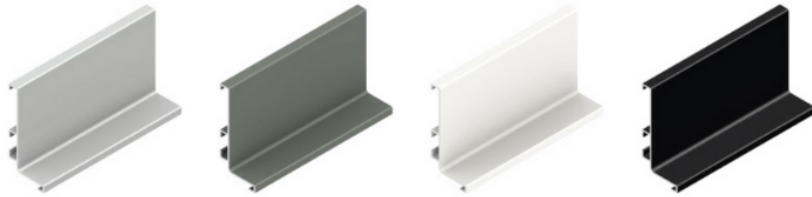

## GOLA "L" HORIZONTAL PROFILES

65

SKU: 4144699 | Categories: [Gola](#)

The Gola profile system makes it possible to satisfy every aesthetic and construction need of the contemporary kitchen.

Available colours:

Code Sales Description

- 4144700 L Gola Profile, Matt Silver, 4m Length
- 4144703 Gola Vertical Lateral Profile, Matt Silver, 2600mm, To Suit 18mm, 1 Door
- 4144704 L Gola Profile End Cap, Silver PVC, Set
- 4144705 L Gola Profile Inner Corner, Silver PVC, Set
- 4144706 L Gola Profile Outer Corner, Silver PVC, Set
- 4144710 L Gola Profile, Matt Black, 4m Length
- 4144713 Gola Vertical Lateral Profile, Matt Black, 2600mm, To Suit 18mm, 1 Door
- 4144714 L Gola Profile End Cap, Black PVC, Set
- 4144715 L Gola Profile Inner Corner, Black PVC, Set
- 4144716 L Gola Profile Outer Corner, Black PVC, Set