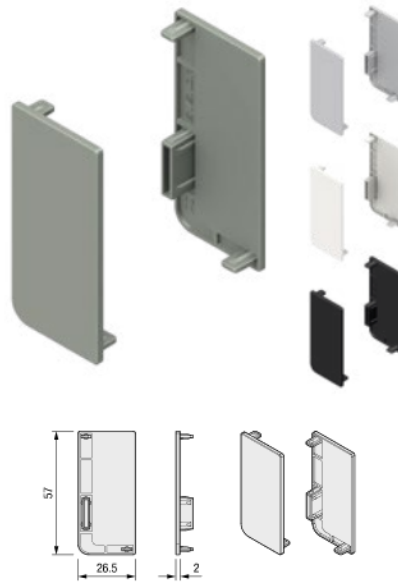

GOLA "L" CAPS

SYSKOR
kitchen & home fittings

GOLA "L" CAPS

SKU: N/A | Categories: [Gola](#)

- Gola L Caps - Covers - Corners

PRODUCT DESCRIPTION

Code	Description	
4144704	Silver Anodized	A
4144724	Anthracite Lacquered	I & A
4144734	White Lacquered	I
4144714	Lacquered Black	I & A