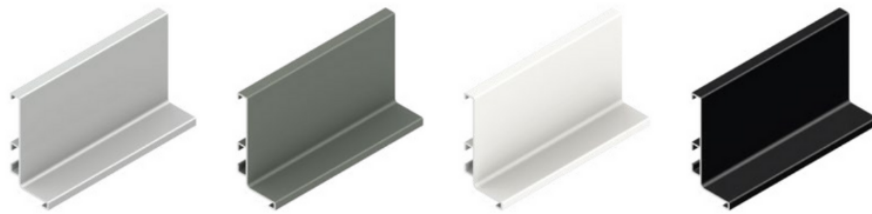

GOLA "C" HORIZONTAL PROFILES

65

SKU: 4144699-1 | Categories: [Gola](#)

The Gola profile system makes it possible to satisfy every aesthetic and construction need of the contemporary kitchen.

Available colours:

SILVER MATE - In Stock
ANTHRACITE - Coming Soon
WHITE MATE - Coming Soon
BLACK MATE - In Stock

Phone: 01 413 0687 INFO@FTKITCHENSUPPLIES.IE

PRODUCT DESCRIPTION

- Code Sales Description
- 4144699 Gola Fixing Clips, Set
- 4144701 C Gola Profile, Matt Silver, 4m Length
- 4144702 Gola Vertical Central Profile, Matt Silver, 2600mm, To Suit 18mm, 2 Door
- 4144707 C Gola Profile End Cap, Silver PVC, Set
- 4144708 C Gola Profile Inner Corner, Silver PVC, Set
- 4144709 C Gola Profile Outer Corner, Silver PVC, Set
- 4144711 C Gola Profile, Matt Black, 4m Length
- 4144712 Gola Vertical Central Profile, Matt Black, 2600mm, To Suit 18mm, 2 Door
- 4144717 C Gola Profile End Cap, Black PVC, Set
- 4144718 C Gola Profile Inner Corner, Black PVC, Set
- 4144719 C Gola Profile Outer Corner, Black PVC, Set