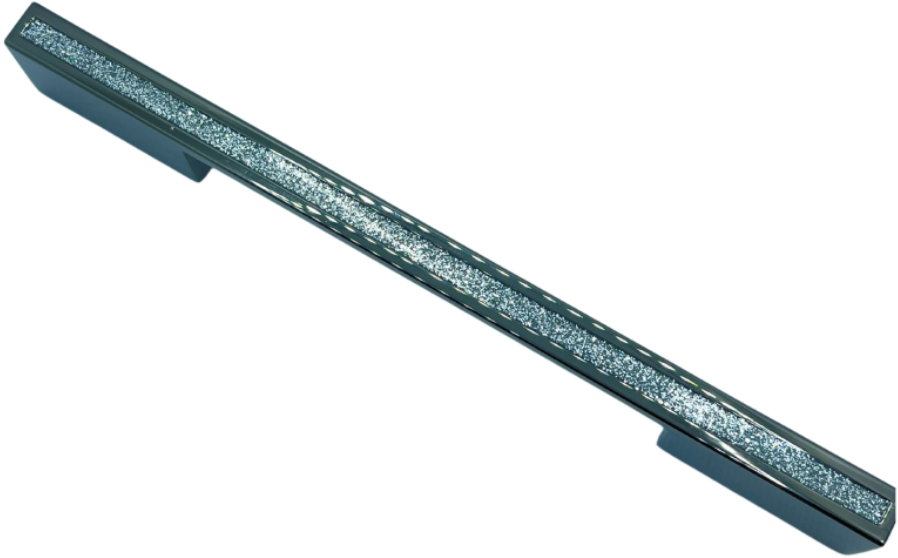

**GLITTER HANDLE POLISHED BLACK CHROME**

**SKU:** 1223409 | **Categories:** [Classic Handle Range](#), [Handles](#)

**PRODUCT DESCRIPTION**

192mm Long

160mm Bore

**NOTES**

---

---