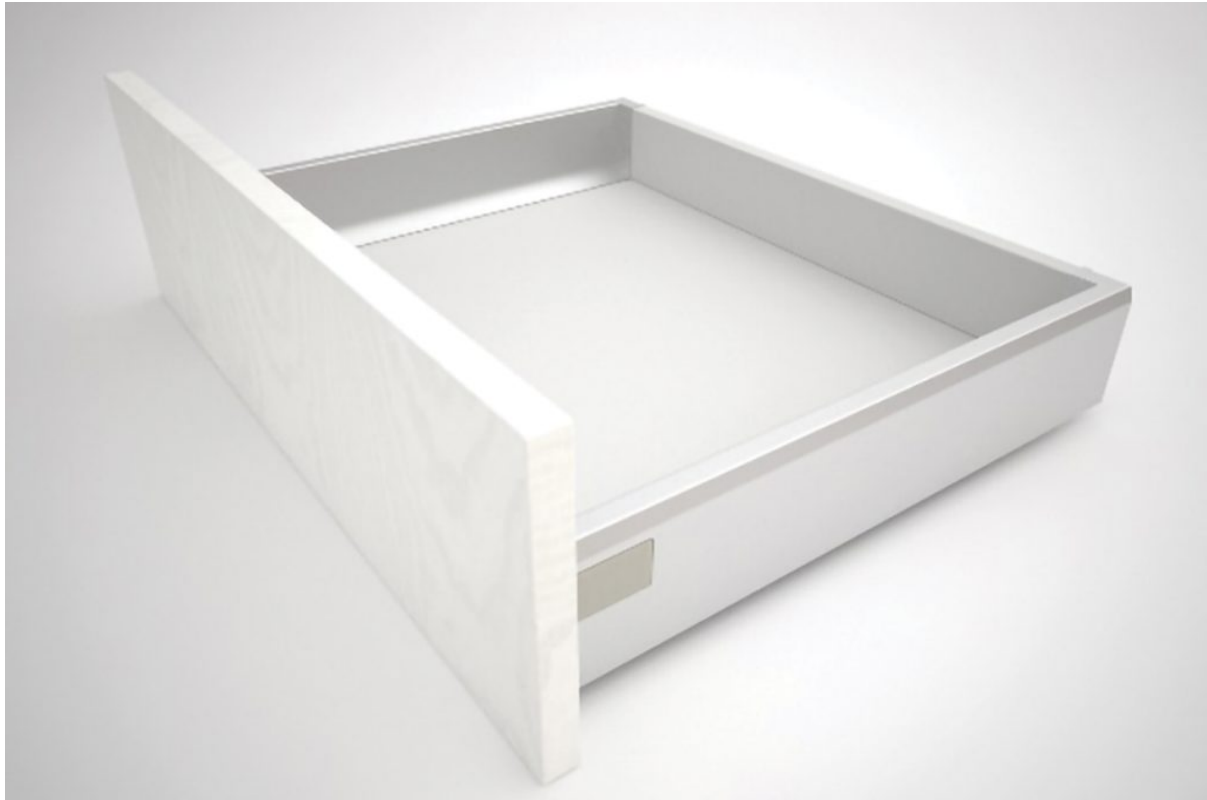

### FGV TEN1 STANDARD SOFT-CLOSE DRAWER

SKU: N/A | Categories: [FGV TEN1 Drawers](#)

FGV TEN1 Standard Soft-Close drawers feature a high load capacity, full sliding extension and motion damping. Multiple colours are available.

- 86mm High \* 450mm Deep
- Full Extension Sliding System
- Dual Syncro and SlowMotion Damping technology.
  - 45kg Load Capacity
  - Multiple Colours Available

Phone: 01 413 0687 [INFO@FTKITCHENSUPPLIES.IE](mailto:INFO@FTKITCHENSUPPLIES.IE)

**PRODUCT DESCRIPTION**

Code	Description	Pattern
1330475	Standard Soft-Close Drawer	Light Grey
1330917	Standard Soft-Close Drawer	Storm Grey
1330936	Standard Soft-Close Drawer	Polar White
1330938	Standard Soft-Close Drawer	Coffee Black