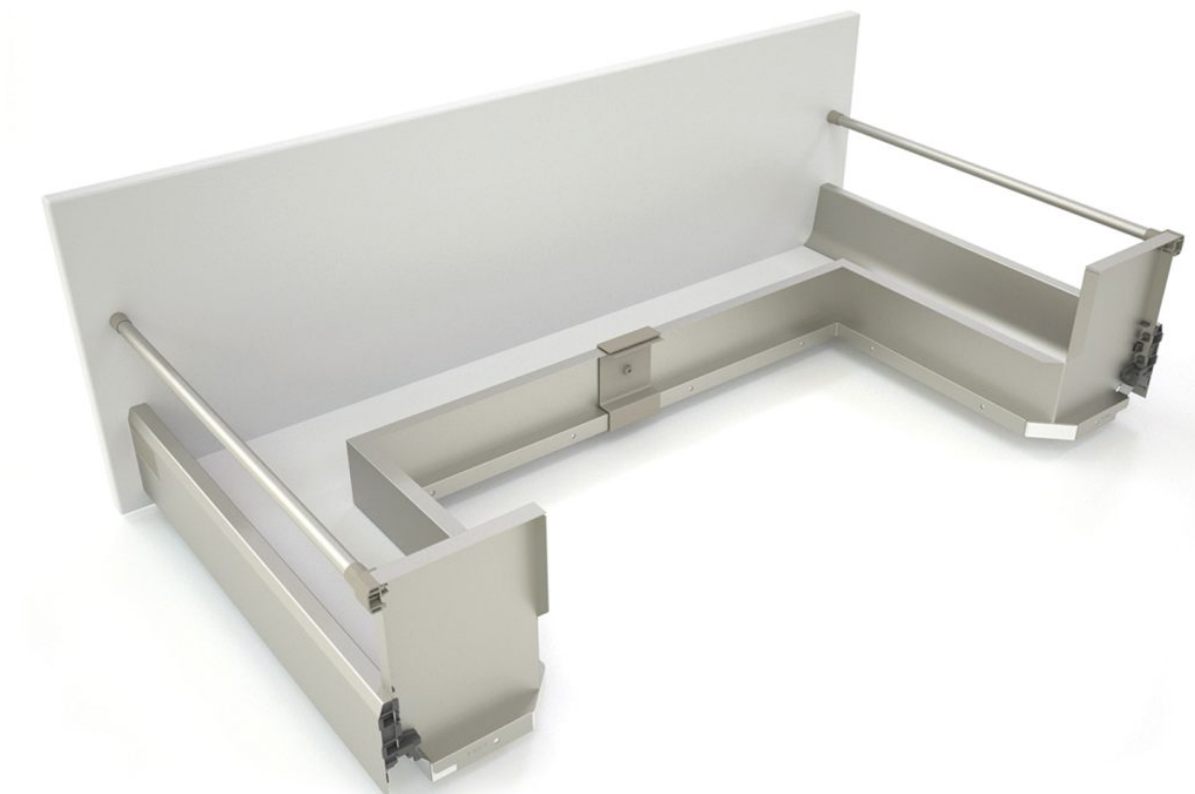

## FGV TEN1 SINK SOFT-CLOSE DRAWER

SKU: N/A | Categories: [FGV TEN1 Drawers](#)

The FGV TEN1 Sink Soft-Close Drawer is a great way to use extra space. It features a high load capacity, full sliding extension and motion damping.

- 150mm High \* 450mm Deep
- Comes as Complete System
- Full Extension Sliding System
- Dual Syncro and SlowMotion Damping technology.
  - 45kg Load Capacity
  - Available in Two Sizes

Phone: 01 413 0687 [INFO@FTKITCHENSUPPLIES.IE](mailto:INFO@FTKITCHENSUPPLIES.IE)

**PRODUCT DESCRIPTION**

Code	Description	Pattern
1330501	800mm Soft-Close Sink Drawer	Light Grey
1330559	900mm Soft-Close Sink Drawer	Light Grey

**NOTES**

---

---

---

---

---