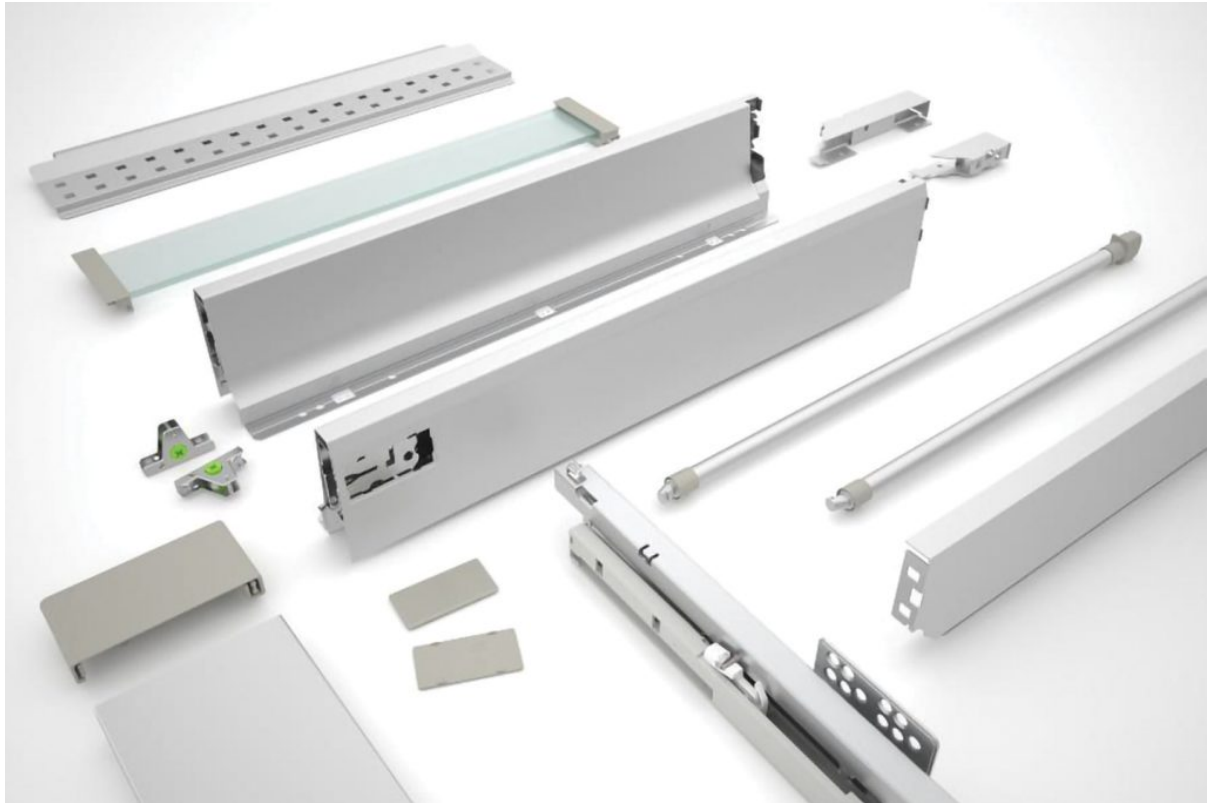

## FGV TEN1 DRAWERS ADDITIONAL PARTS

SKU: N/A | Categories: [FGV Uniset Drawers](#)

We supply FGV Ten1 Drawer Additional Parts in order to repair or further customise you drawer layout. Contact us for details.

## PRODUCT DESCRIPTION

Size	Light Grey	Strom Grey	Polar White
450mm Right Hand Slide	1330886	1330886	1330886
450mm Left Hand Slide	1330887	1330887	1330887
350mm Right Hand Slide	1330888	1330888	1330888
350mm Left Hand Slide	1330889	1330889	1330889
270mm Right Hand Slide	1330890	1330890	1330890
270mm Left Hand Slide	1330891	1330891	1330891
450mm Right Hand Side	1330880	1330920	1330912
450mm Left Hand Side	1330881	1330921	1330913
350mm Right Hand Side	1330882	-	-
350mm Left Hand Side	1330883	-	-
270mm Right Hand Side	1330884	-	-
270mm Left Hand Side	1330885	-	-
90mm Back Clips for Wood	1330896	1330922	1330915
150mm Back Clips for Wood	1330892	-	-
180mm Back Clips for Wood	1330894	1330923	1330576
Back Clips for Wood - Adjustable	-	-	1330916
Front Clips	1330898	1330898	1330898
Round Rails for Pot Drawer	1330900	1330926	1330932
Rectangular Rail for Pot Drawer – R/H	1330906	1330925	-
Rectangular Rail for Pot Drawer – L/H	1330907	1330924	-
IN Drawer Curved Rail – 150mm	1330902	1330572	-
IN Drawer Front Clips to Suit Rail	1330903	1330575	-
IN Drawer Standard Front Clips	1330904	1330929	-
IN Aluminium Front – 1081mm	1330905	1330930	-
IN Upper Tube – 1100mm	1330571	1330931	-
IN Front Clips – Suit Rectangular Rail	1330574	1330928	-
Drawer Side Cover Caps	1330899	1330927	1330573