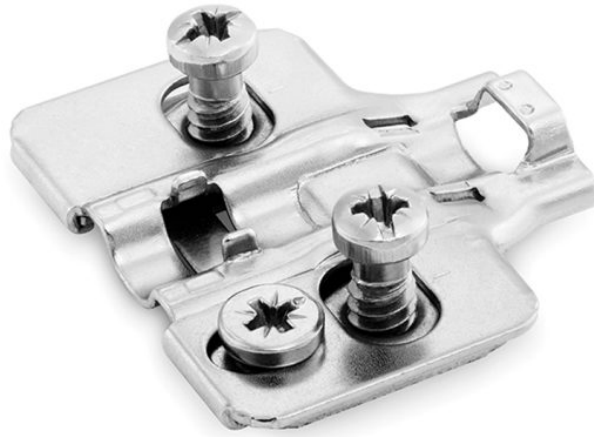

FGV 2MM 3D INTEGRA PLATE

SKU: 1232121 | **Categories:** [FGV integra hinges](#)

- Adjustment on Plate
- Suitable with Integra Hinge
 - Double Cam Plate
 - Nickel Plated

Phone: 01 413 0687 INFO@FTKITCHENSUPPLIES.IE

PRODUCT DESCRIPTION

Code	Description
1130532	FGV 2mm 3D Integra Plate – Self Tapping
1130526	FGV 2mm 3D Integra Plate – 12mm Euro Screw
1130525	FGV 2mm 3D Integra Plate – X-Pando Dowels

NOTES
