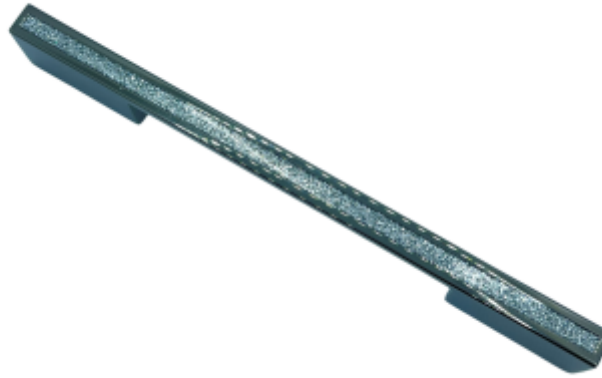

•

GLITTER HANDLE POLISHED BLACK CHROME

€8.50