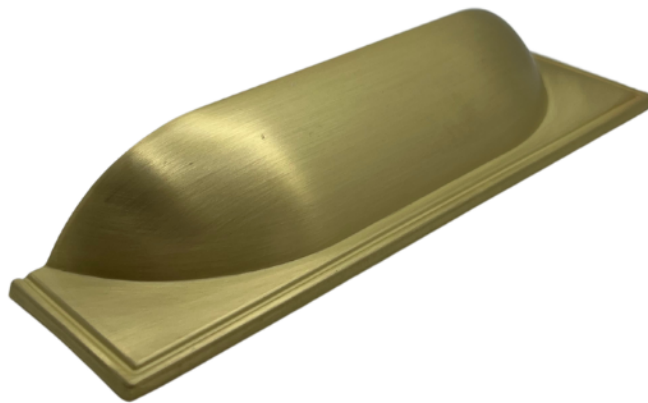

CLAYTON 96MM CUP

SKU: 1223327 | Categories: [Handles](#), [Premium Handles](#)

PRODUCT DESCRIPTION

1223327 Cup, Satin Brass Finish
1223328 96mm Cup, Pewter Finish
1223329 96mm American Copper Finish
1223330 96mm Cup, Bronze Finish
1223331 96mm Cup, Black Finish