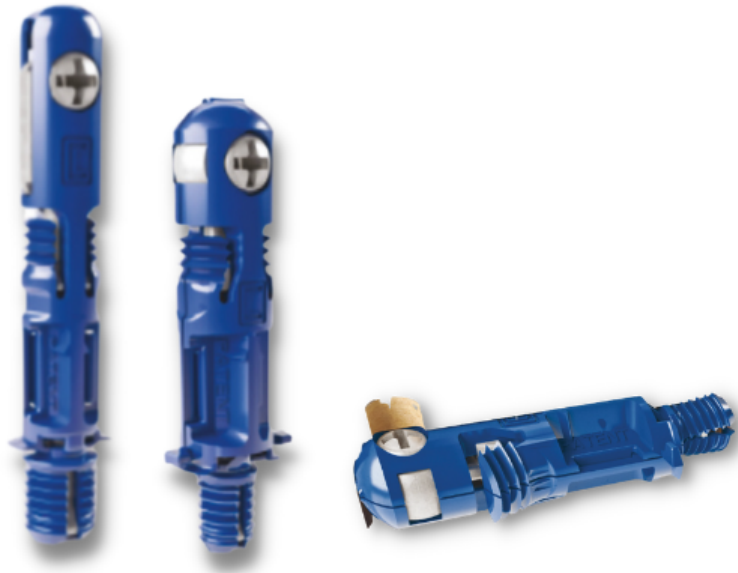

## BLU JOINT CONNECTOR

SKU: N/A | Categories: [blu fitting](#)

- Discreet 6mm Hole
- Single Piece Fixing
- Quick & Easy Assembly
  - Expansive Action
- Can be removed and re-used
- More Information Available

Phone: 01 413 0687 [INFO@FTKITCHENSUPPLIES.IE](mailto:INFO@FTKITCHENSUPPLIES.IE)

**PRODUCT DESCRIPTION**

Code	Description	Wood Thickness
2651312	BLU 12 Fitting	18mm – 30mm
2651308	BLU 8 Fitting	12mm – 16mm