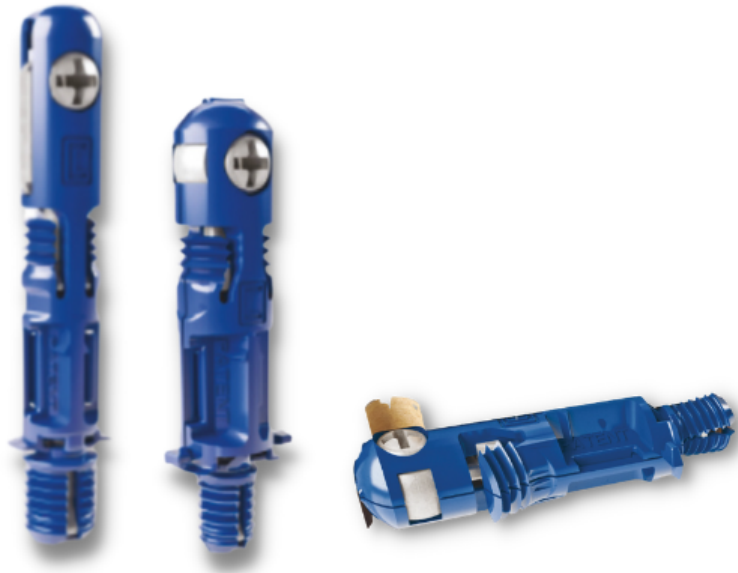

BLU JOINT CONNECTOR

SKU: N/A | Categories: [blu fitting](#)

- Discreet 6mm Hole
- Single Piece Fixing
- Quick & Easy Assembly
 - Expansive Action
- Can be removed and re-used
- More Information Available

Phone: 01 413 0687 INFO@FTKITCHENSUPPLIES.IE

PRODUCT DESCRIPTION

Code	Description	Wood Thickness
2651312	BLU 12 Fitting	18mm – 30mm
2651308	BLU 8 Fitting	12mm – 16mm

NOTES
