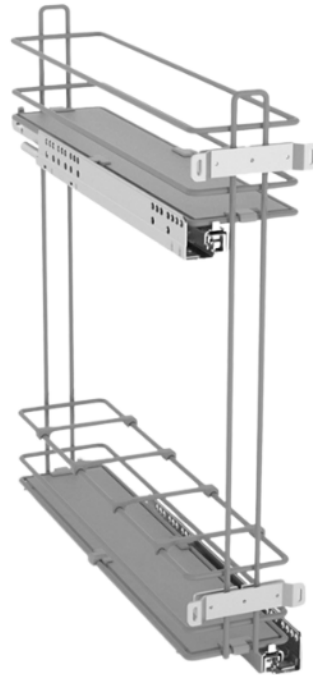

150MM PULL OUT BASE

SKU: 1543882 | **Categories:** [Innerware](#), [pull out solutions](#)

- Two Tier 150mm Base Pull Out
 - 25kg Capacity
 - Door Adjustment
 - Cross Fixing
- Light Grey Wooden Bottom with Chrome Rail
- Dimensions (mm) – 114(W) * 495(D) * 520(H)

Phone: 01 413 0687 INFO@FTKITCHENSUPPLIES.IE

PRODUCT DESCRIPTION

Code	Description
1543882	150mm Pull Out Base

NOTES
