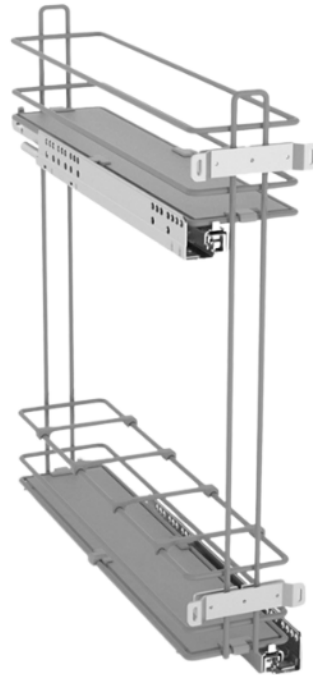

## 150MM PULL OUT BASE

**SKU:** 1543882 | **Categories:** [Innerware](#), [pull out solutions](#)

- Two Tier 150mm Base Pull Out
  - 25kg Capacity
  - Door Adjustment
    - Cross Fixing
- Light Grey Wooden Bottom with Chrome Rail
- Dimensions (mm) – 114(W) \* 495(D) \* 520(H)

**Phone:** 01 413 0687 [INFO@FTKITCHENSUPPLIES.IE](mailto:INFO@FTKITCHENSUPPLIES.IE)

**PRODUCT DESCRIPTION**

Code	Description
1543882	150mm Pull Out Base

**NOTES**

---

---

---

---